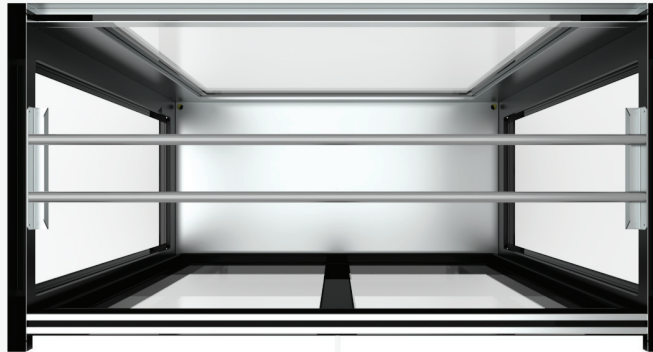

ATLAS

Panoramic meat display

ACHILLES 2000 + 3000mm
ATLAS 4150mm

ACHILLES 2000 + 3000mm
ATLAS 4150mm

Contemporary and minimal design.

Hanging meat panoramic display with double crystals on all sides. With forced air ventilation and installed cooling machine.

L 950,1600 (mm)
W 770 (mm)
H 2150 (mm)

 Meat
+1 / +2°C

Specifications

- Eco-friendly polyurithane insulated panels
- Automatic defrost system
- Sliding or opening double glass doors
- 220V Single-phase
- Outer colour selection
- Bars for hangers
- Installation of shelves with extra fee

Colour selection

LED lighting

Electronic thermometer thermostat

Customizable branding

Colour swatches

We provide a wide range of RAL colours, melamine coatings and AGT with glossy, matte, smooth or grainy surface that can meet the most difficult requirements in relevance always with the needs and aesthetics of the commercial space.