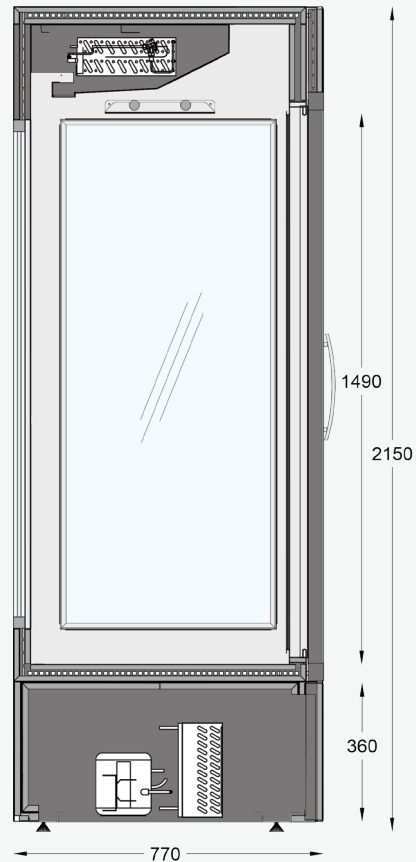

LED lighting swatches

We also offer a wide range of LED lighting colours that can provide usability or mood in the showcase and aesthetics of the final result while being easy to replace, provides economy due to low power consumption, and is environmentally and human friendly because it does not contain dangerous substances such as mercury.