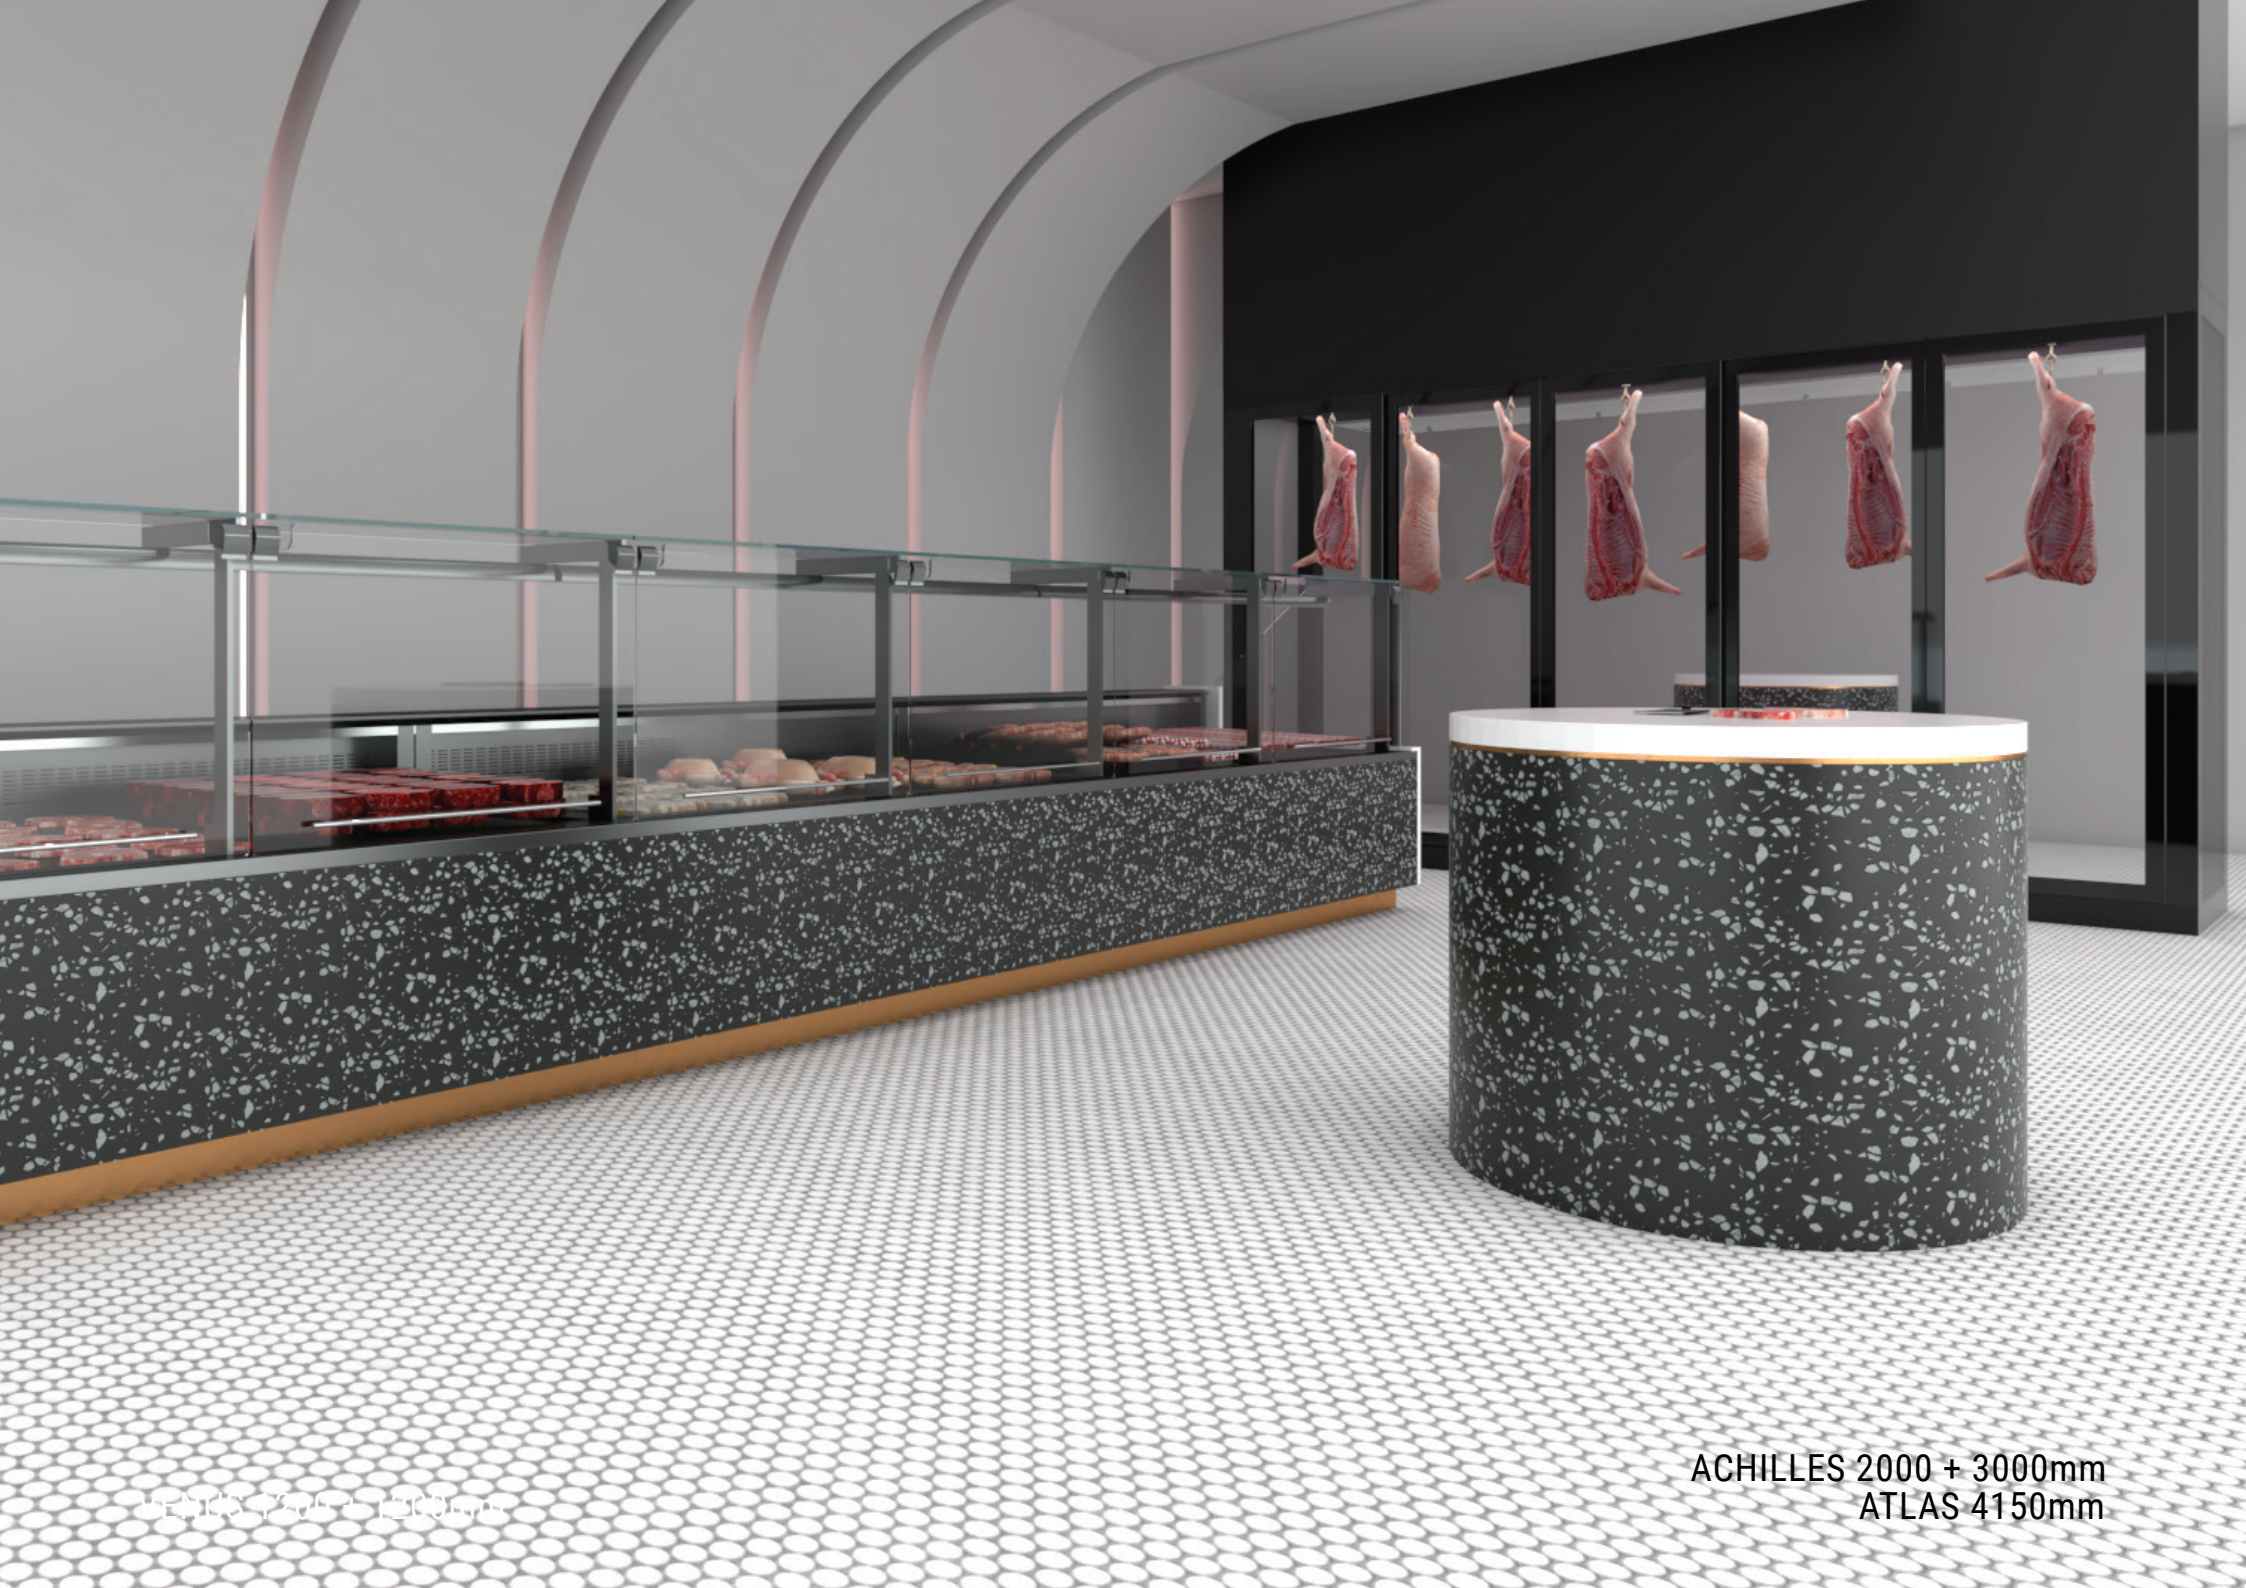

ATLAS

Panoramic meat display

ACHILLES 2000 + 3000mm
ATLAS 4150mm

ACHILLES 2000 + 3000mm
ATLAS 4150mm

Contemporary and minimal design.

Hanging meat panoramic display with double crystals on all sides. With forced air ventilation and installed cooling machine.

L 950,1600 (mm)
W 770 (mm)
H 2150 (mm)

 Meat
+1 / +2°C

Specifications

- Eco-friendly polyurithane insulated panels
- Automatic defrost system
- Sliding or opening double glass doors
- 220V Single-phase
- Outer colour selection
- Bars for hangers
- Installation of shelves with extra fee

Colour selection

LED lighting

Electronic thermometer thermostat

Customizable branding

Colour swatches

We provide a wide range of RAL colours, melamine coatings and AGT with glossy, matte, smooth or grainy surface that can meet the most difficult requirements in relevance always with the needs and aesthetics of the commercial space.