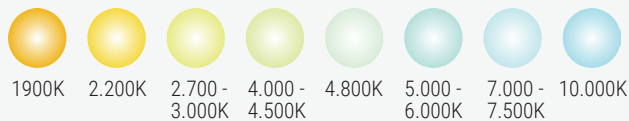

L 950,1600 (mm)
W 770 (mm)
H 2150 (mm)

 Meat
+1 / +2°C

Specifications

- Eco-friendly polyurithane insulated panels
- Automatic defrost system
- Sliding or opening double glass doors
- 220V Single-phase
- Outer colour selection
- Bars for hangers
- Installation of shelves with extra fee

Colour selection

LED lighting

Electronic thermometer thermostat

Customizable branding

Colour swatches

We provide a wide range of RAL colours, melamine coatings and AGT with glossy, matte, smooth or grainy surface that can meet the most difficult requirements in relevance always with the needs and aesthetics of the commercial space.

LED lighting swatches

We also offer a wide range of LED lighting colours that can provide usability or mood in the showcase and aesthetics of the final result while being easy to replace, provides economy due to low power consumption, and is environmentally and human friendly because it does not contain dangerous substances such as mercury.