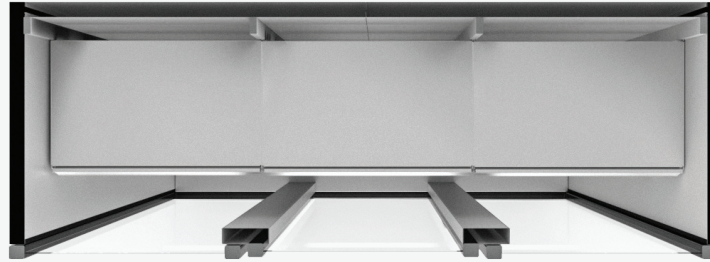

LIVAS 220
Self-service Freezer display

LIVAS 220 2150 + 2150mm

Dynamic design, sleek looks.

Self Service Freezer Display with installed or not cooling machine. With six solid adjustable and tiltable shelves.

L 700, 1420, 2150
2900, 3600 (mm)
W 770 (mm)
H 2200 (mm)

 **Fishes**
-18 / -20°C

 **Meats**
-18 / -20°C

 **Packaged products**
-18 / -20°C

Specifications

- Eco-friendly polyurithane insulated panels
- Polyurithane blind side panels
- Ventilated refrigeration
- Automatic defrost system
- Shelf width: 450mm
- Double glass opening doors
- Display color choice inside and out
- Hidden LED lighting

Colour selection

LED lighting

Electronic thermometer thermostat

Customizable branding

Colour swatches

We provide a wide range of RAL colours, melamine coatings and AGT with glossy, matte, smooth or grainy surface that can meet the most difficult requirements in relevance always with the needs and aesthetics of the commercial space.