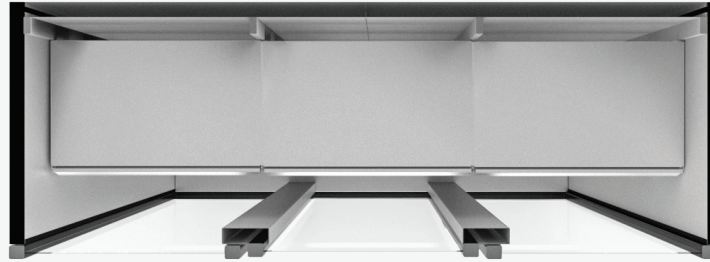

LIVAS 220
Self-service fridge display

CHOOSE THE GOOD STUFF

LIVAS 220 2900 + 3600mm

Robust and ergonomic design.

Self Service Fridge Display with installed or not cooling machine. With six solid adjustable and tiltable shelves.

L 700, 1420, 2150
2900, 3600 (mm)
W 770 (mm)
H 2200 (mm)

-  **Beverages**
+2 / +3°C
-  **Cold cut**
+2 / +3°C
-  **Cheese**
+2 / +3°C
-  **Beers**
-3 / -5°C

Specifications

- Eco-friendly polyurithane insulated panels
- Polyurithane blind side panels
- Ventilated refrigeration
- Automatic defrost system
- Shelf width: 450mm
- Double glass opening or sliding doors
- Display color choice inside and out
- Hidden LED lighting

Colour selection

LED lighting

Electronic thermometer thermostat

Customizable branding

Colour swatches

We provide a wide range of RAL colours, melamine coatings and AGT with glossy, matte, smooth or grainy surface that can meet the most difficult requirements in relevance always with the needs and aesthetics of the commercial space.