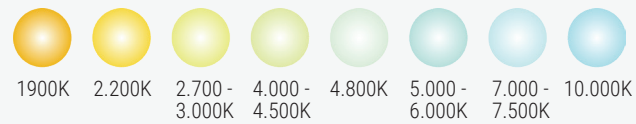

L 700, 1420, 2150
2900, 3600 (mm)
W 770 (mm)
H 2200 (mm)

-  **Beverages**
+2 / +3°C
-  **Cold cut**
+2 / +3°C
-  **Cheese**
+2 / +3°C
-  **Beers**
-3 / -5°C

Specifications

- Eco-friendly polyurithane insulated panels
- Polyurithane blind side panels
- Ventilated refrigeration
- Automatic defrost system
- Shelf width: 450mm
- Double glass opening or sliding doors
- Display color choice inside and out
- Hidden LED lighting

Colour selection

LED lighting

Electronic thermometer thermostat

Customizable branding

Colour swatches

We provide a wide range of RAL colours, melamine coatings and AGT with glossy, matte, smooth or grainy surface that can meet the most difficult requirements in relevance always with the needs and aesthetics of the commercial space.

LED lighting swatches

We also offer a wide range of LED lighting colours that can provide usability or mood in the showcase and aesthetics of the final result while being easy to replace, provides economy due to low power consumption, and is environmentally and human friendly because it does not contain dangerous substances such as mercury.