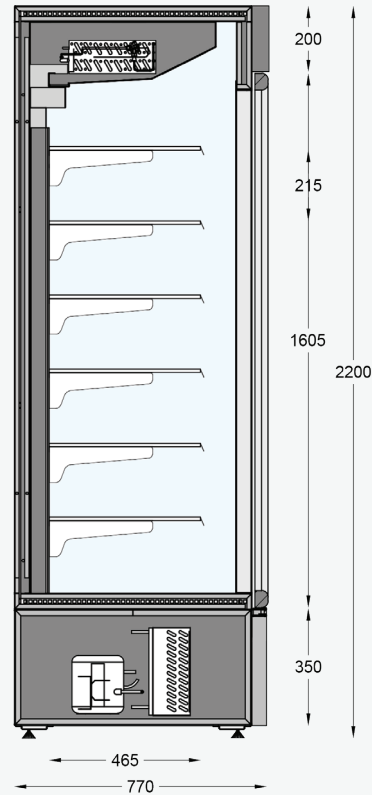

LED lighting swatches

We also offer a wide range of LED lighting colours that can provide usability or mood in the showcase and aesthetics of the final result while being easy to replace, provides economy due to low power consumption, and is environmentally and human friendly because it does not contain dangerous substances such as mercury.