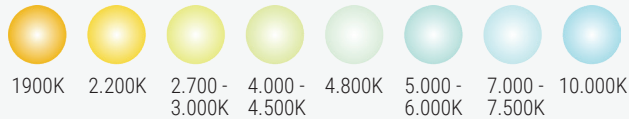

LED lighting swatches

We also offer a wide range of LED lighting colours that can provide usability or mood in the showcase and aesthetics of the final result while being easy to replace, provides economy due to low power consumption, and is environmentally and human friendly because it does not contain dangerous substances such as mercury.