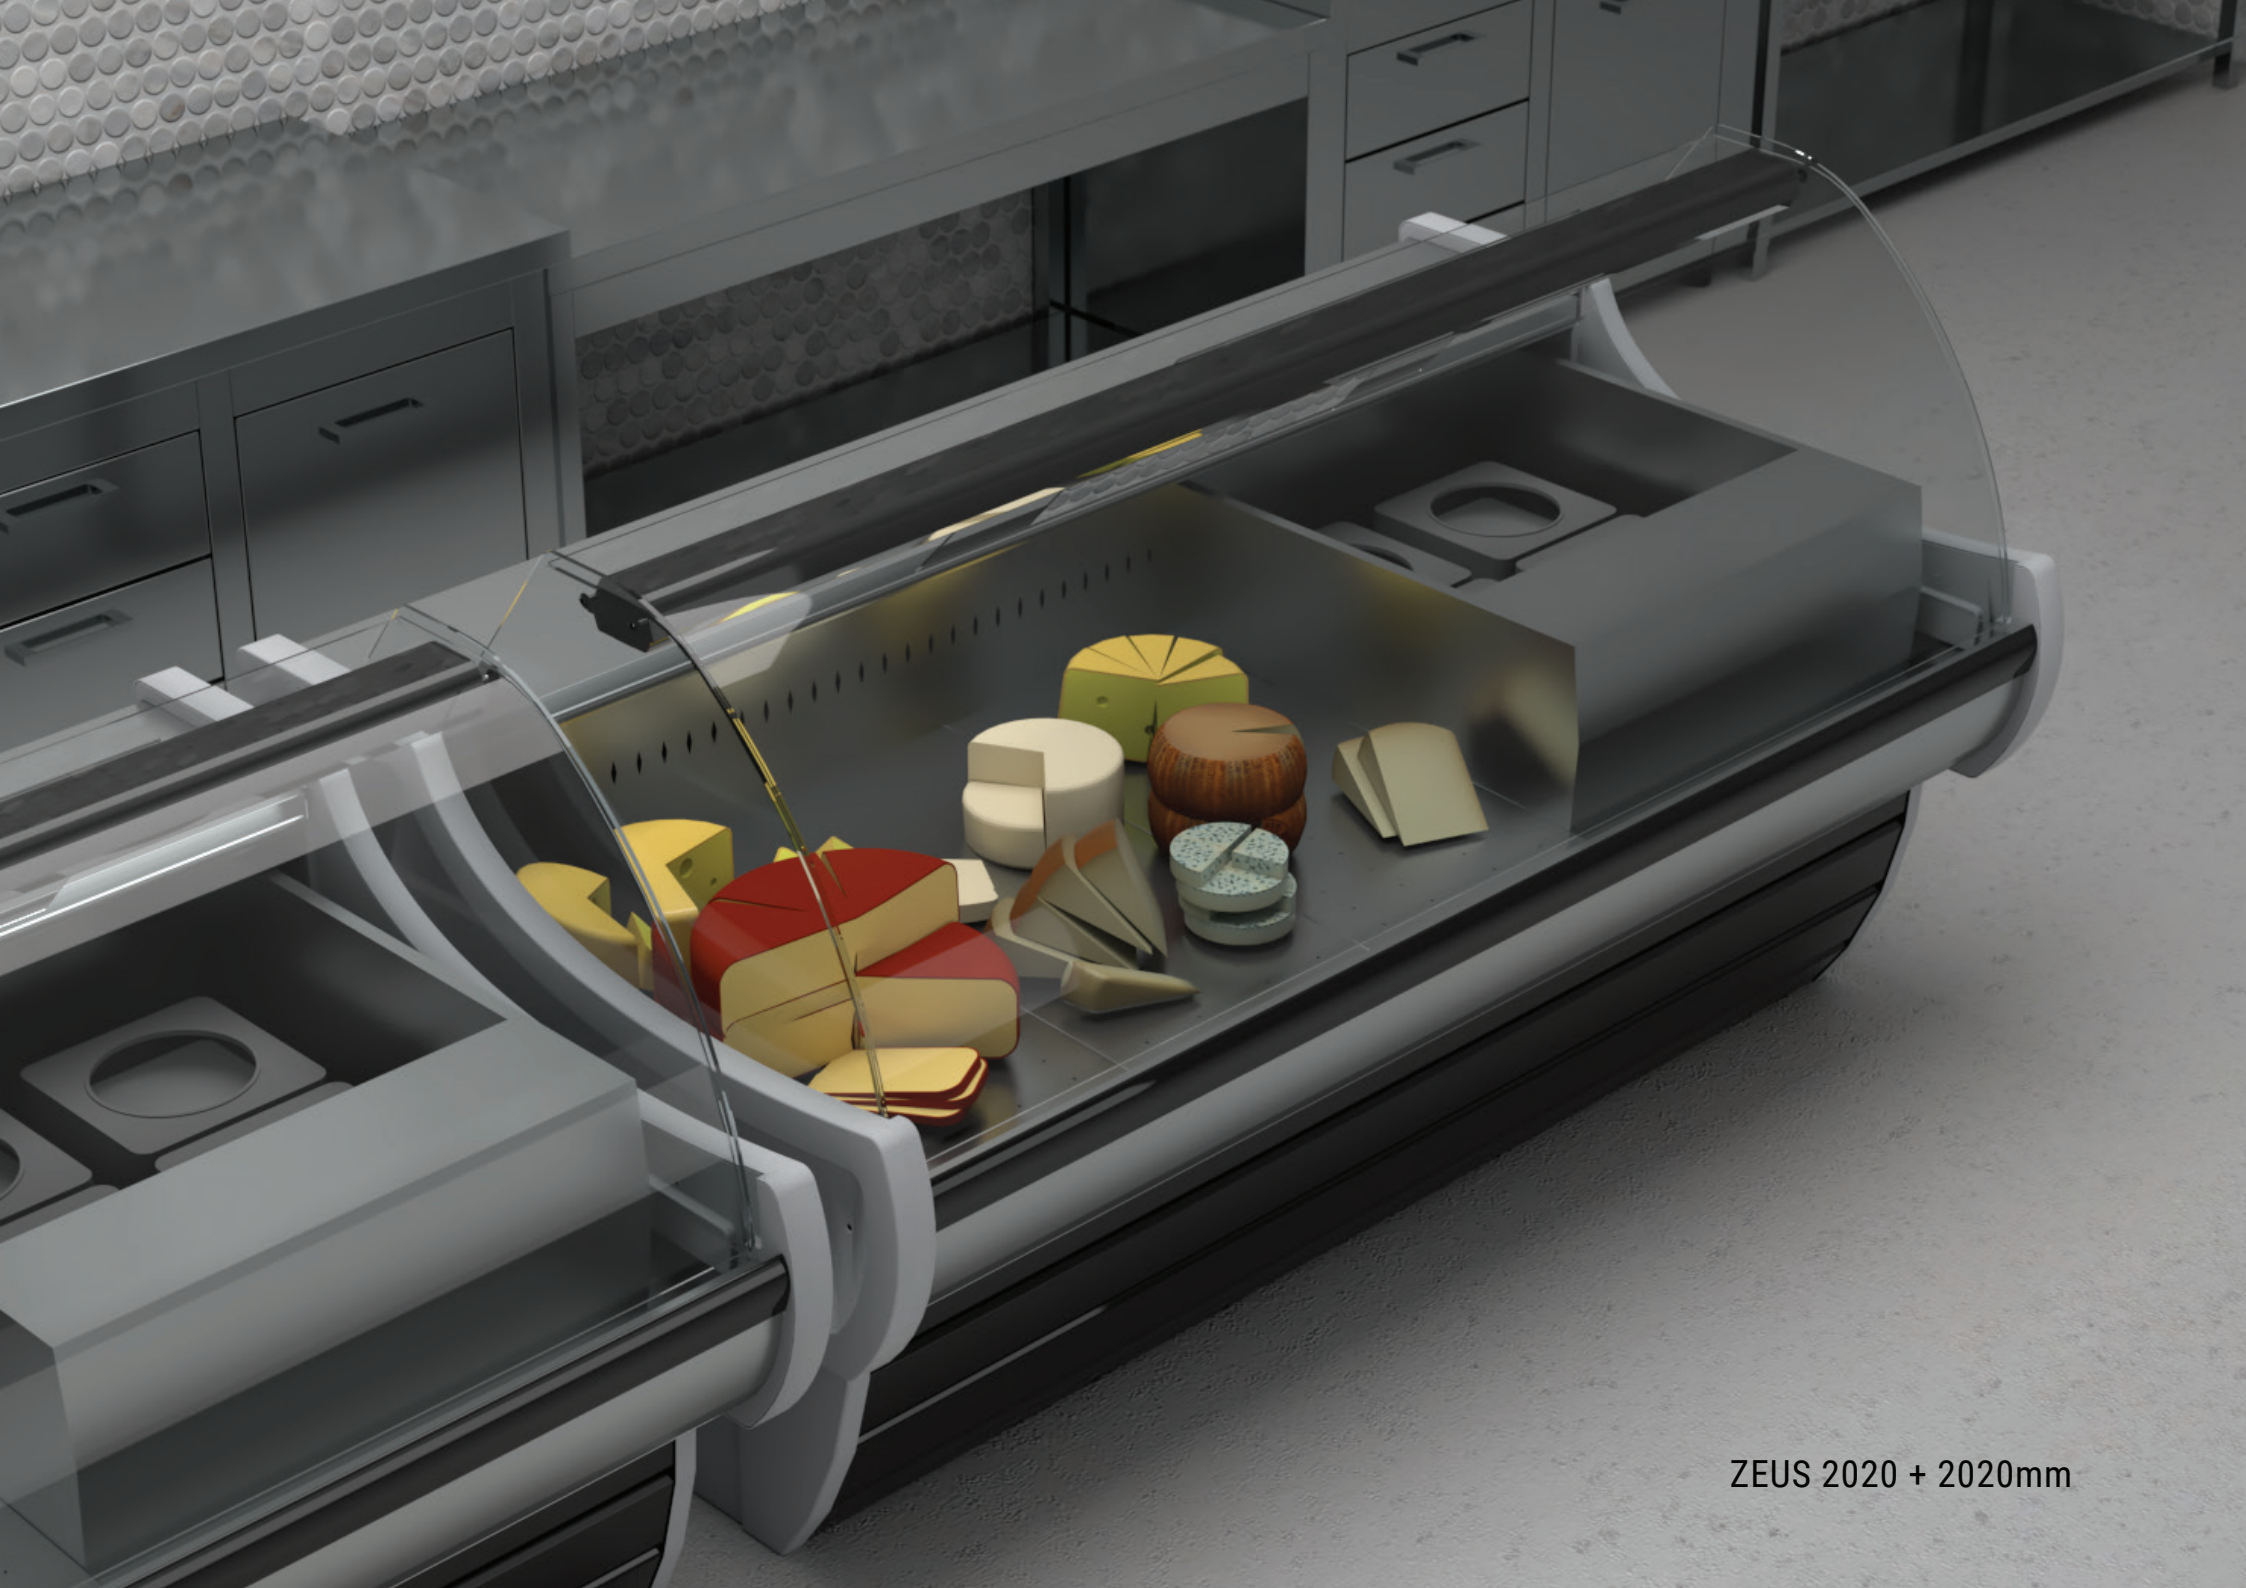

Z E U S
Deli display

ZEUS 2020 + 2020mm

Classic, simple and practical.

Deli display with installed cheese container of natural flow.
With installed or not cooling machine and reclining counter
at the cheese container for easy loading.

L 1520, 2020, 2520
3020, 3520, 4020 (mm)
W 1090 (mm)
H 1170 (mm)

 **Cold cut**
+1 / +6°C

 **Cheese**
+1 / +6°C

Specifications

- Eco-friendly polyurithane insulated panels
- Water evaporator
- Ventilated refrigerationκυκλοφορίας
- Detachable operators plexi glass and filing case
- Installed or not cooling machine
- Curved detachable crystals
- Automatic defrost system
- Usable width of display: 680mm
- Cooling storage of natural flow with a door opening of 510x380mm
- Working back counter of 300mm

Cheese container dimensions

2+2 Containers 340mm

4+4 Containers or 1 Barrel 640mm

6+6 Containers 940mm

8+8 Containers or 2 Barrels 1119mm

10+10 Containers or 2 Barrels 1340mm

Colour swatches

-  Colour selection
-  LED lighting
-  Electronic thermometer thermostat
-  Customizable branding