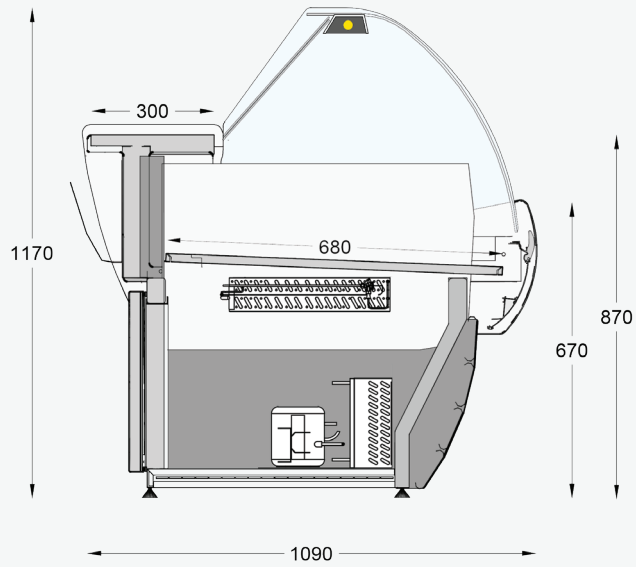

LED lighting swatches

We also offer a wide range of LED lighting colours that can provide usability or mood in the showcase and aesthetics of the final result while being easy to replace, provides economy due to low power consumption, and is environmentally and human friendly because it does not contain dangerous substances such as mercury.