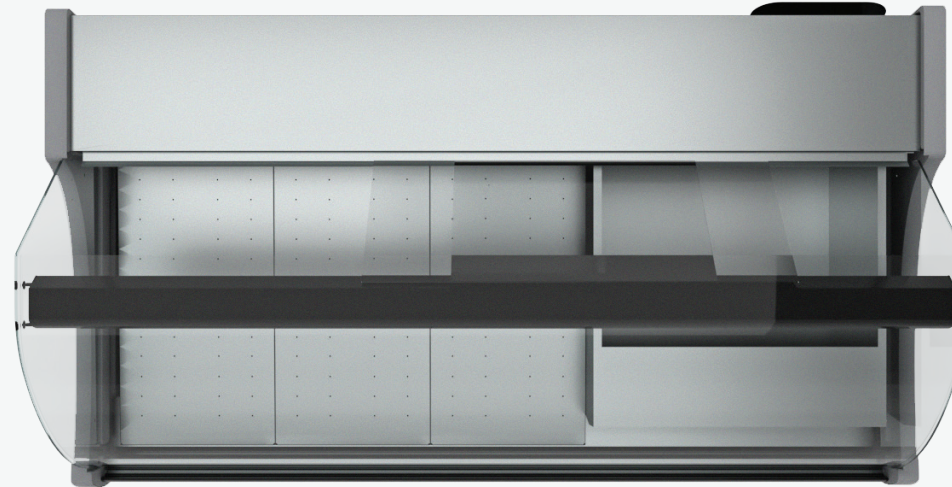

Z E U S
Deli display

ZEUS 2020 + 2020mm

Classic, simple and practical.

Deli display with installed cheese container of natural flow.
With installed or not cooling machine and reclining counter
at the cheese container for easy loading.

L 1520, 2020, 2520
3020, 3520, 4020 (mm)
W 1090 (mm)
H 1170 (mm)

 **Cold cut**
+1 / +6°C

 **Cheese**
+1 / +6°C

Specifications

- Eco-friendly polyurithane insulated panels
- Water evaporator
- Ventilated refrigerationκυκλοφορίας
- Detachable operators plexi glass and filing case
- Installed or not cooling machine
- Curved detachable crystals
- Automatic defrost system
- Usable width of display: 680mm
- Cooling storage of natural flow with a door opening of 510x380mm
- Working back counter of 300mm

Cheese container dimensions

2+2 Containers 340mm

4+4 Containers or 1 Barrel 640mm

6+6 Containers 940mm

8+8 Containers or 2 Barrels 1119mm

10+10 Containers or 2 Barrels 1340mm

Colour swatches

-  Colour selection
-  LED lighting
-  Electronic thermometer thermostat
-  Customizable branding