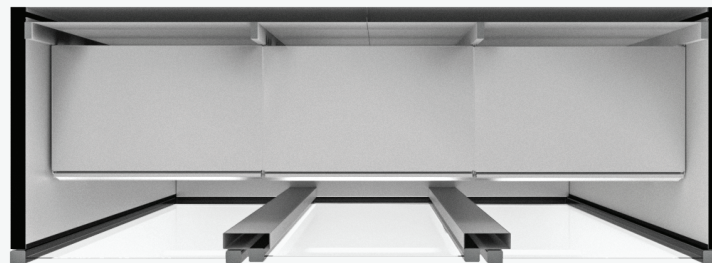

LIVAS 205
Self-service Freezer display

LIVAS 205 3600mm

Dynamic design, sleek looks.

Self Service Freezer Display with installed or not cooling machine. With six solid adjustable and tiltable shelves.

L 700, 1420, 2150
2900, 3600 (mm)
W 770 (mm)
H 2050 (mm)

 **Fish**
-18 / -20°C

 **Meat**
-18 / -20°C

 **Packaged products**
-18 / -20°C

Specifications

- Eco-friendly polyurithane insulated panels
- Polyurithane blind side panels
- Ventilated refrigeration
- Automatic defrost system
- Shelf width: 450mm
- Double glass opening doors
- Display colour choice inside and out
- Hidden LED lighting

Colour selection

LED lighting

Electronic thermometer thermostat

Customizable branding

Colour swatches

We provide a wide range of RAL colours, melamine coatings and AGT with glossy, matte, smooth or grainy surface that can meet the most difficult requirements in relevance always with the needs and aesthetics of the commercial space.