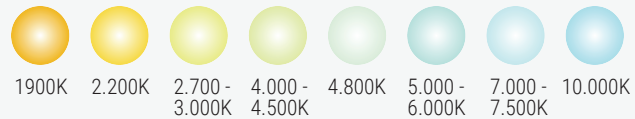

 **Fish**
-18 / -20°C

 **Meat**
-18 / -20°C

 **Packaged products**
-18 / -20°C

Specifications

- Eco-friendly polyurithane insulated panels
- Polyurithane blind side panels
- Ventilated refrigeration
- Automatic defrost system
- Shelf width: 450mm
- Double glass opening doors
- Display colour choice inside and out
- Hidden LED lighting

Colour selection

LED lighting

Electronic thermometer thermostat

Customizable branding

Colour swatches

We provide a wide range of RAL colours, melamine coatings and AGT with glossy, matte, smooth or grainy surface that can meet the most difficult requirements in relevance always with the needs and aesthetics of the commercial space.

LED lighting swatches

We also offer a wide range of LED lighting colours that can provide usability or mood in the showcase and aesthetics of the final result while being easy to replace, provides economy due to low power consumption, and is environmentally and human friendly because it does not contain dangerous substances such as mercury.