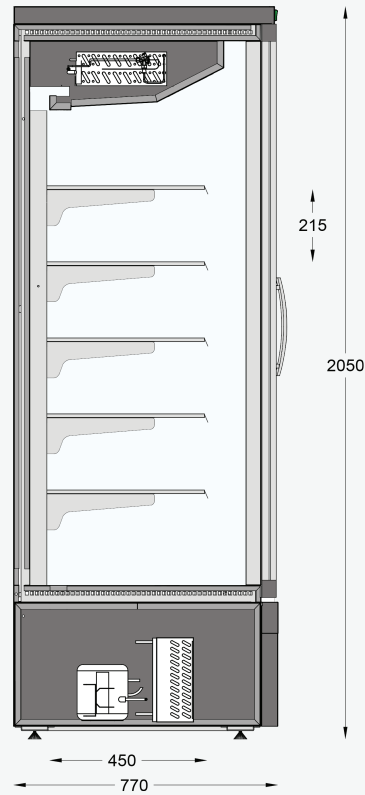

LED lighting swatches

We also offer a wide range of LED lighting colours that can provide usability or mood in the showcase and aesthetics of the final result while being easy to replace, provides economy due to low power consumption, and is environmentally and human friendly because it does not contain dangerous substances such as mercury.