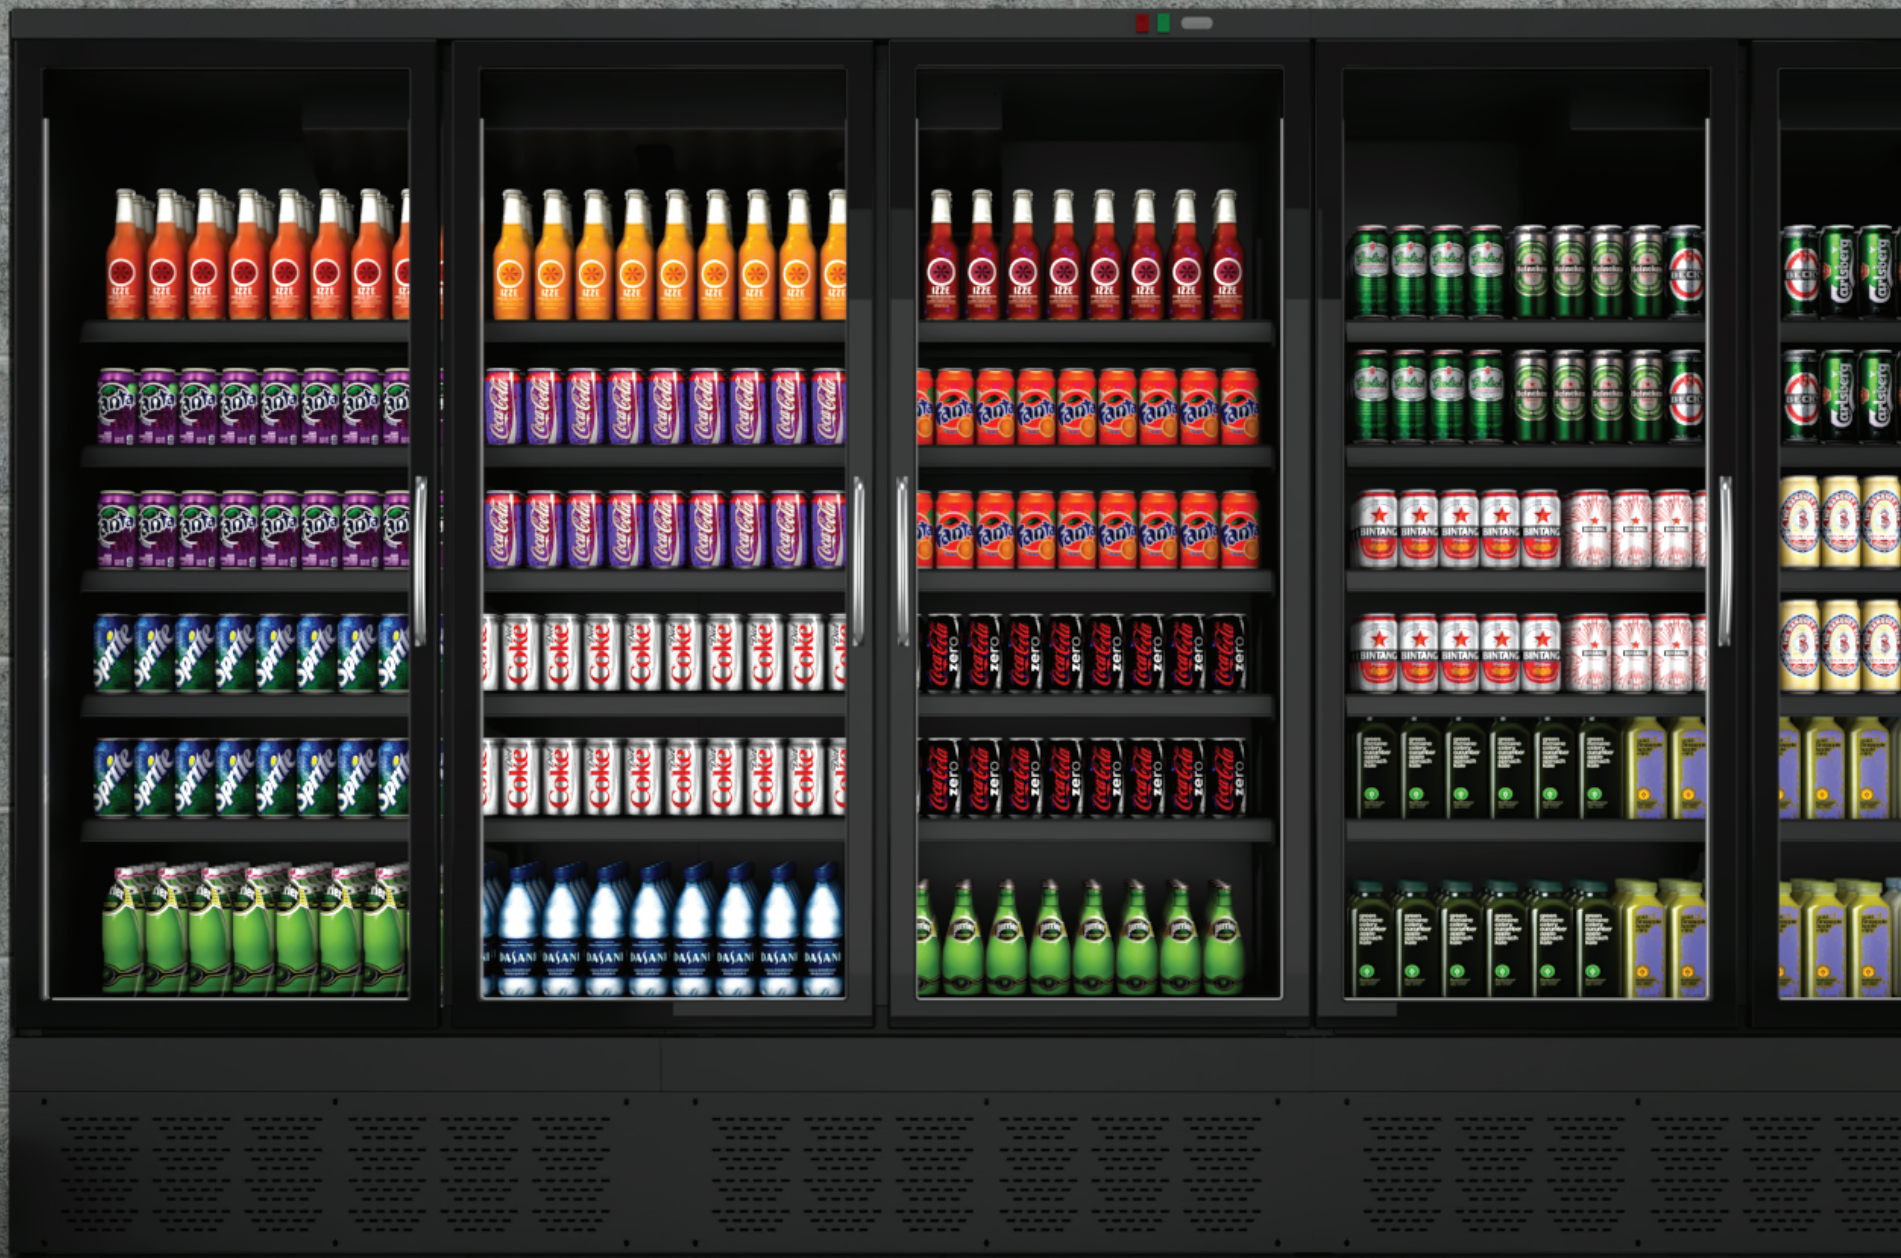

LIVAS 205
Self-service Fridge display

LIVAS 205 3600mm

Robust and ergonomic design.

Self Service Fridge Display with installed or not cooling machine. With five solid adjustable and tiltable shelves.

L 700, 1420, 2150
2900, 3600 (mm)
W 770 (mm)
H 2050 (mm)

-  Beverage
+2 / +3°C
-  Cold cut
+2 / +3°C
-  Cheese
+2 / +3°C
-  Beer
-3 / -5°C

Specifications

- Eco-friendly polyurithane insulated panels
- Polyurithane blind side panels
- Ventilated refrigeration
- Automatic defrost system
- Shelf width: 450mm
- Double glass opening or sliding doors
- Display color choice inside and out
- Hidden LED lighting