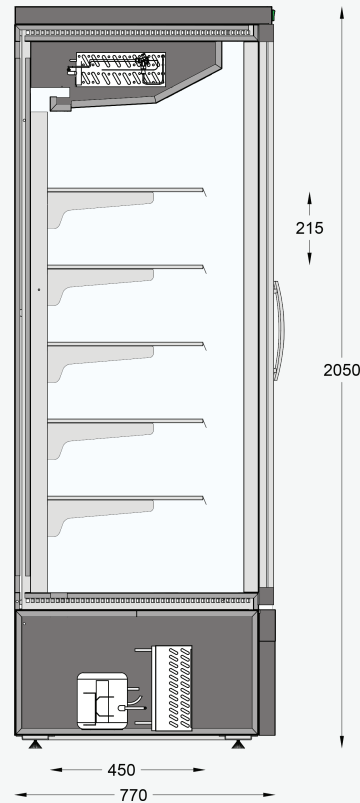

LED lighting switches

We also offer a wide range of LED lighting colours that can provide usability or mood in the showcase and aesthetics of the final result while being easy to replace, provides economy due to low power consumption, and is environmentally and human friendly because it does not contain dangerous substances such as mercury.