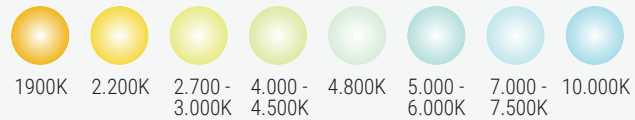

LED lighting switches

We also offer a wide range of LED lighting colours that can provide usability or mood in the showcase and aesthetics of the final result while being easy to replace, provides economy due to low power consumption, and is environmentally and human friendly because it does not contain dangerous substances such as mercury.