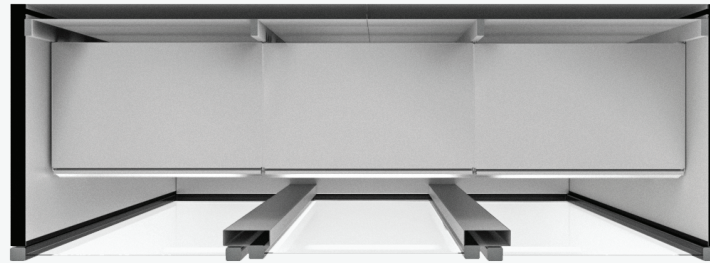

LIVAS 205
Self-service Fridge display

LIVAS 205 3600mm

Robust and ergonomic design.

Self Service Fridge Display with installed or not cooling machine. With five solid adjustable and tiltable shelves.

L 700, 1420, 2150
2900, 3600 (mm)
W 770 (mm)
H 2050 (mm)

-  Beverage
+2 / +3°C
-  Cold cut
+2 / +3°C
-  Cheese
+2 / +3°C
-  Beer
-3 / -5°C

Specifications

- Eco-friendly polyurithane insulated panels
- Polyurithane blind side panels
- Ventilated refrigeration
- Automatic defrost system
- Shelf width: 450mm
- Double glass opening or sliding doors
- Display color choice inside and out
- Hidden LED lighting

Colour selection

LED lighting

Electronic thermometer thermostat

Customizable branding

Colour swatches

We provide a wide range of RAL colours, melamine coatings and AGT with glossy, matte, smooth or grainy surface that can meet the most difficult requirements in relevance always with the needs and aesthetics of the commercial space.