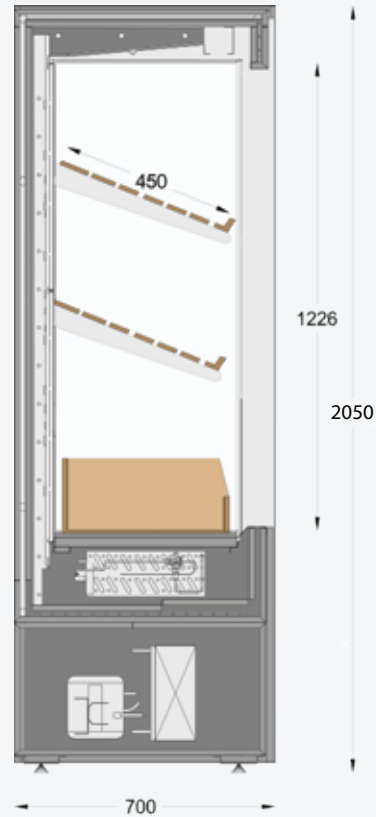

LED lighting swatches

We also offer a wide range of LED lighting colours that can provide usability or mood in the showcase and aesthetics of the final result while being easy to replace, provides economy due to low power consumption, and is environmentally and human friendly because it does not contain dangerous substances such as mercury.