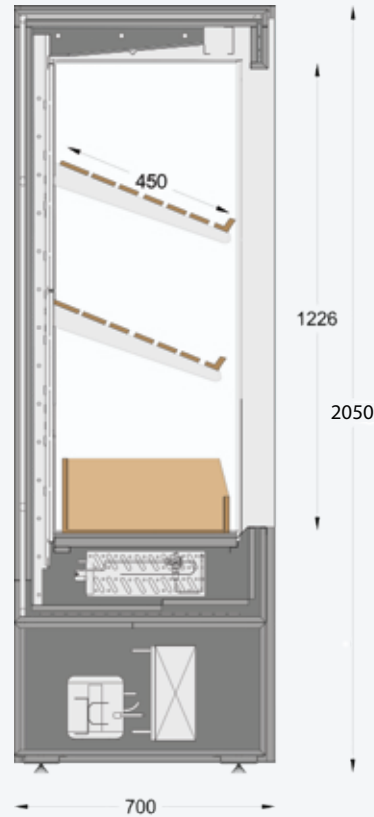

LED lighting swatches

We also offer a wide range of LED lighting colours that can provide usability or mood in the showcase and aesthetics of the final result while being easy to replace, provides economy due to low power consumption, and is environmentally and human friendly because it does not contain dangerous substances such as mercury.